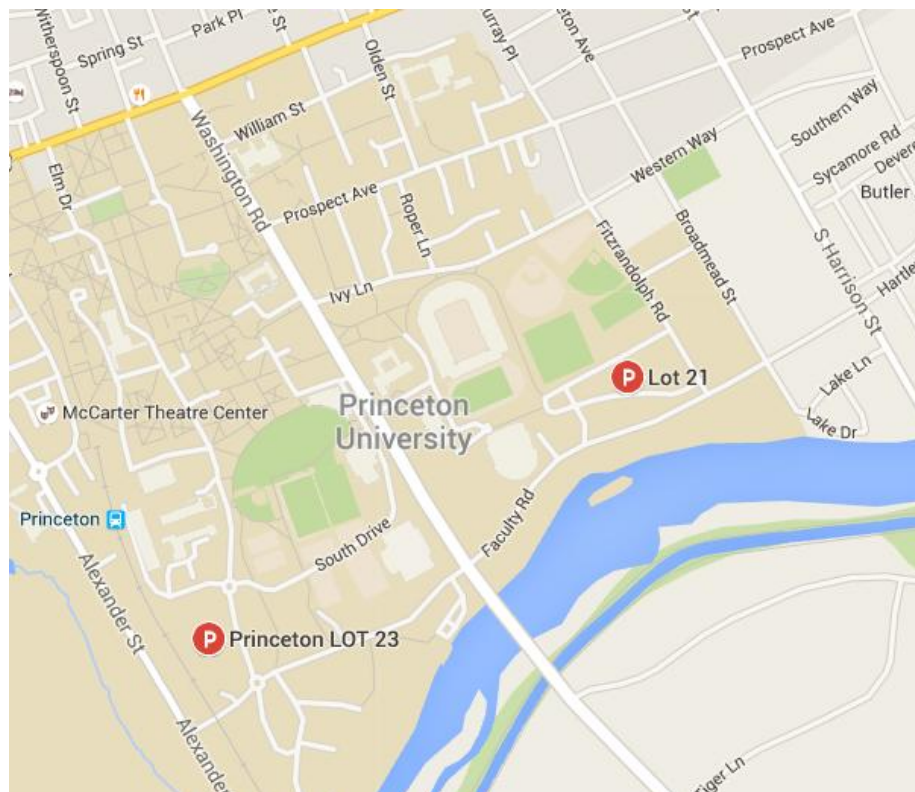

Directions to Lot 21

Heading north on Washington Road (away from Route 1), turn right onto Faculty Road. (If you are heading south on Washington Road from Nassau Street/Route 27, turn left onto Faculty Road instead.) After passing Jadwin Gym, turn left on Fitzrandolph Road and then take the first left turn into Lot 21.

Directions to Lot 23

- From Alexander Street: Turn onto Faculty Road (traffic light, gas station), and proceed to the traffic circle. Go three quarters of the way around the circle and turn right onto Elm Drive. At the next traffic circle, go three quarters of the way around and proceed to the parking lot on the left.
- From Washington Road: Follow Faculty Road west (turning left if coming from Route 1; right if coming from Nassau Street) to the traffic circle. Go a quarter of the way around the circle, and turn right onto Elm Drive. At the next traffic circle, go three quarters of the way around and proceed to the parking lot on the left.

The recommended parking area for the Reception is **Lot 10**. The recommended parking areas for the banquet are Lots 4, 5, 14, 25, and 26. (These areas can also be used for the Reception.)

Municipal parking lots and garages in downtown Princeton

Entrances are located on Chambers Street, Hulfish Street, and Spring Street. Metered parking on Princeton streets are limited to 2 hours in most cases and overtime and illegal parking regulations are strictly enforced.