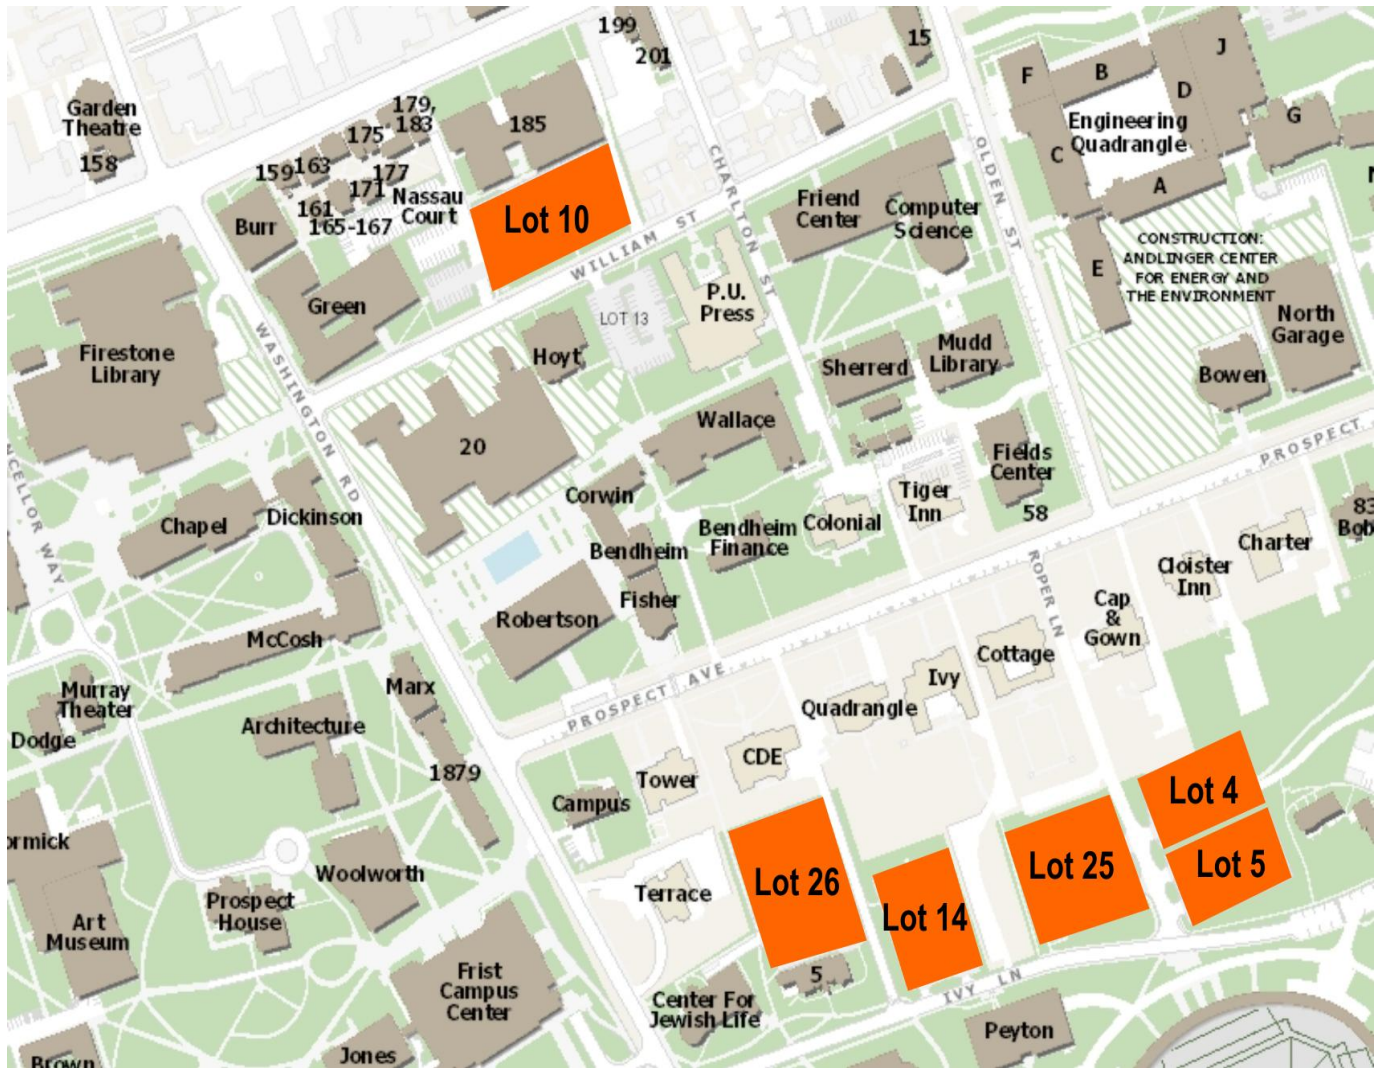

Campus parking on evening and weekends

From 5 pm to 2 am on weekdays and from 6 am to 2 am on Saturdays and Sundays, visitors may park in most of the University's numbered parking lots, including the West garage and Lot 21 (but not Lots 6, 8, 9, 11, and 18).

The recommended parking area for the Reception is **Lot 10**. The recommended parking areas for the banquet are Lots 4, 5, 14, 25, and 26. (These areas can also be used for the Reception.)

Municipal parking lots and garages in downtown Princeton

Entrances are located on Chambers Street, Hulfish Street, and Spring Street. Metered parking on Princeton streets are limited to 2 hours in most cases and overtime and illegal parking regulations are strictly enforced.