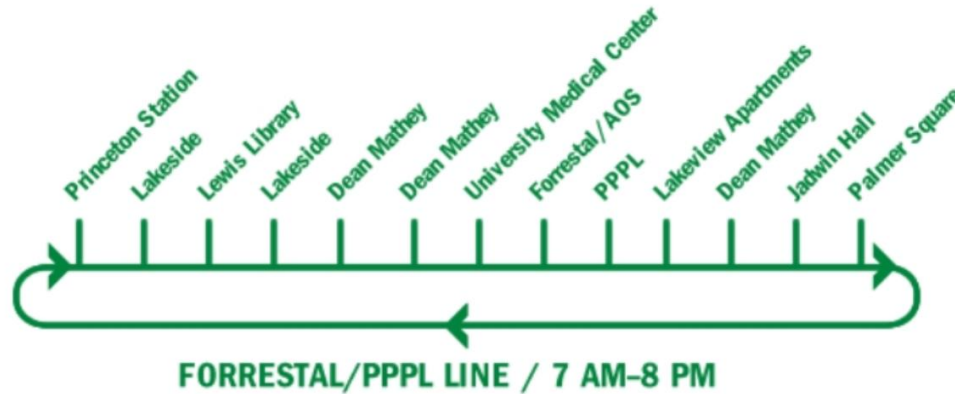

Forrestal/PPPL Line | Monday-Friday, 7 am-8 pm

Forrestal Campus											
Effective 2/1/16											
Princeton Station	Lakeside	Lewis Library	Dean Mathey	Princeton Hospital	Forrestal	PPPL	Lakeview	Dean Mathey	Jadwin	Palmer Square	Princeton Station
8:00 AM	8:05 AM	8:09 AM	8:13 AM	8:20 AM	8:25 AM	8:29 AM	8:37 AM	8:43 AM	8:48 AM	8:55 AM	8:59 AM
9:00 AM	9:05 AM	9:09 AM	9:13 AM	9:20 AM	9:25 AM	9:29 AM	9:37 AM	9:43 AM	9:48 AM	9:55 AM	9:59 AM
10:00 AM	10:05 AM	10:09 AM	10:13 AM	10:20 AM	10:25 AM	10:29 AM	10:37 AM	10:43 AM	10:48 AM	10:55 AM	10:59 AM
11:00 AM	11:05 AM	11:09 AM	11:13 AM	11:20 AM	11:25 AM	11:29 AM	11:37 AM	11:43 AM	11:48 AM	11:55 AM	11:59 AM
12:00 PM	12:05 PM	12:09 PM	12:13 PM	12:20 PM	12:25 PM	12:29 PM	12:37 PM	12:43 PM	12:48 PM	12:55 PM	12:59 PM
1:00 PM	1:05 PM	1:09 PM	1:13 PM	1:20 PM	1:25 PM	1:29 PM	1:37 PM	1:43 PM	1:48 PM	1:55 PM	1:59 PM
2:00 PM	2:05 PM	2:09 PM	2:13 PM	2:20 PM	2:25 PM	2:29 PM	2:37 PM	2:43 PM	2:48 PM	2:55 PM	2:59 PM
3:00 PM	3:05 PM	3:09 PM	3:13 PM	3:20 PM	3:25 PM	3:29 PM	3:37 PM	3:43 PM	3:48 PM	3:55 PM	3:59 PM
4:00 PM	4:05 PM	4:09 PM	4:13 PM	4:20 PM	4:25 PM	4:29 PM	4:37 PM	4:43 PM	4:48 PM	4:55 PM	4:59 PM
5:00 PM	5:05 PM	5:09 PM	5:13 PM	5:20 PM	5:25 PM	5:29 PM	5:37 PM	5:43 PM	5:48 PM	5:55 PM	5:59 PM
6:00 PM	6:05 PM	6:09 PM	6:13 PM	6:20 PM	6:25 PM	6:29 PM	6:37 PM	6:43 PM	6:48 PM	6:55 PM	6:59 PM
7:00 PM	7:05 PM	7:09 PM	7:13 PM	7:20 PM	7:25 PM	7:29 PM	7:37 PM	7:43 PM	7:48 PM	7:55 PM	7:59 PM
Princeton Station	Lakeside	Lewis Library	Dean Mathey	Princeton Hospital	Forrestal	PPPL	Lakeview	Dean Mathey	Jadwin	Palmer Square	Princeton Station