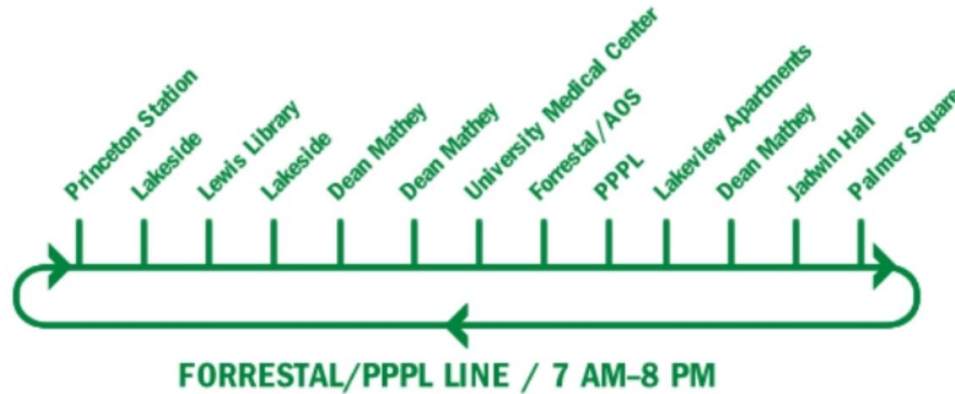

**Forrestal/PPPL Line | Monday-Friday, 7 am-8 pm**

Forrestal Campus											
Effective 2/1/16											
Princeton Station	Lakeside	Lewis Library	Dean Mathey	Princeton Hospital	Forrestal	PPPL	Lakeview	Dean Mathey	Jadwin	Palmer Square	Princeton Station
8:00 AM	8:05 AM	8:09 AM	8:13 AM	8:20 AM	8:25 AM	8:29 AM	8:37 AM	8:43 AM	8:48 AM	8:55 AM	8:59 AM
9:00 AM	9:05 AM	9:09 AM	9:13 AM	9:20 AM	9:25 AM	9:29 AM	9:37 AM	9:43 AM	9:48 AM	9:55 AM	9:59 AM
10:00 AM	10:05 AM	10:09 AM	10:13 AM	10:20 AM	10:25 AM	10:29 AM	10:37 AM	10:43 AM	10:48 AM	10:55 AM	10:59 AM
11:00 AM	11:05 AM	11:09 AM	11:13 AM	11:20 AM	11:25 AM	11:29 AM	11:37 AM	11:43 AM	11:48 AM	11:55 AM	11:59 AM
12:00 PM	12:05 PM	12:09 PM	12:13 PM	12:20 PM	12:25 PM	12:29 PM	12:37 PM	12:43 PM	12:48 PM	12:55 PM	12:59 PM
1:00 PM	1:05 PM	1:09 PM	1:13 PM	1:20 PM	1:25 PM	1:29 PM	1:37 PM	1:43 PM	1:48 PM	1:55 PM	1:59 PM
2:00 PM	2:05 PM	2:09 PM	2:13 PM	2:20 PM	2:25 PM	2:29 PM	2:37 PM	2:43 PM	2:48 PM	2:55 PM	2:59 PM
3:00 PM	3:05 PM	3:09 PM	3:13 PM	3:20 PM	3:25 PM	3:29 PM	3:37 PM	3:43 PM	3:48 PM	3:55 PM	3:59 PM
4:00 PM	4:05 PM	4:09 PM	4:13 PM	4:20 PM	4:25 PM	4:29 PM	4:37 PM	4:43 PM	4:48 PM	4:55 PM	4:59 PM
5:00 PM	5:05 PM	5:09 PM	5:13 PM	5:20 PM	5:25 PM	5:29 PM	5:37 PM	5:43 PM	5:48 PM	5:55 PM	5:59 PM
6:00 PM	6:05 PM	6:09 PM	6:13 PM	6:20 PM	6:25 PM	6:29 PM	6:37 PM	6:43 PM	6:48 PM	6:55 PM	6:59 PM
7:00 PM	7:05 PM	7:09 PM	7:13 PM	7:20 PM	7:25 PM	7:29 PM	7:37 PM	7:43 PM	7:48 PM	7:55 PM	7:59 PM
Princeton Station	Lakeside	Lewis Library	Dean Mathey	Princeton Hospital	Forrestal	PPPL	Lakeview	Dean Mathey	Jadwin	Palmer Square	Princeton Station